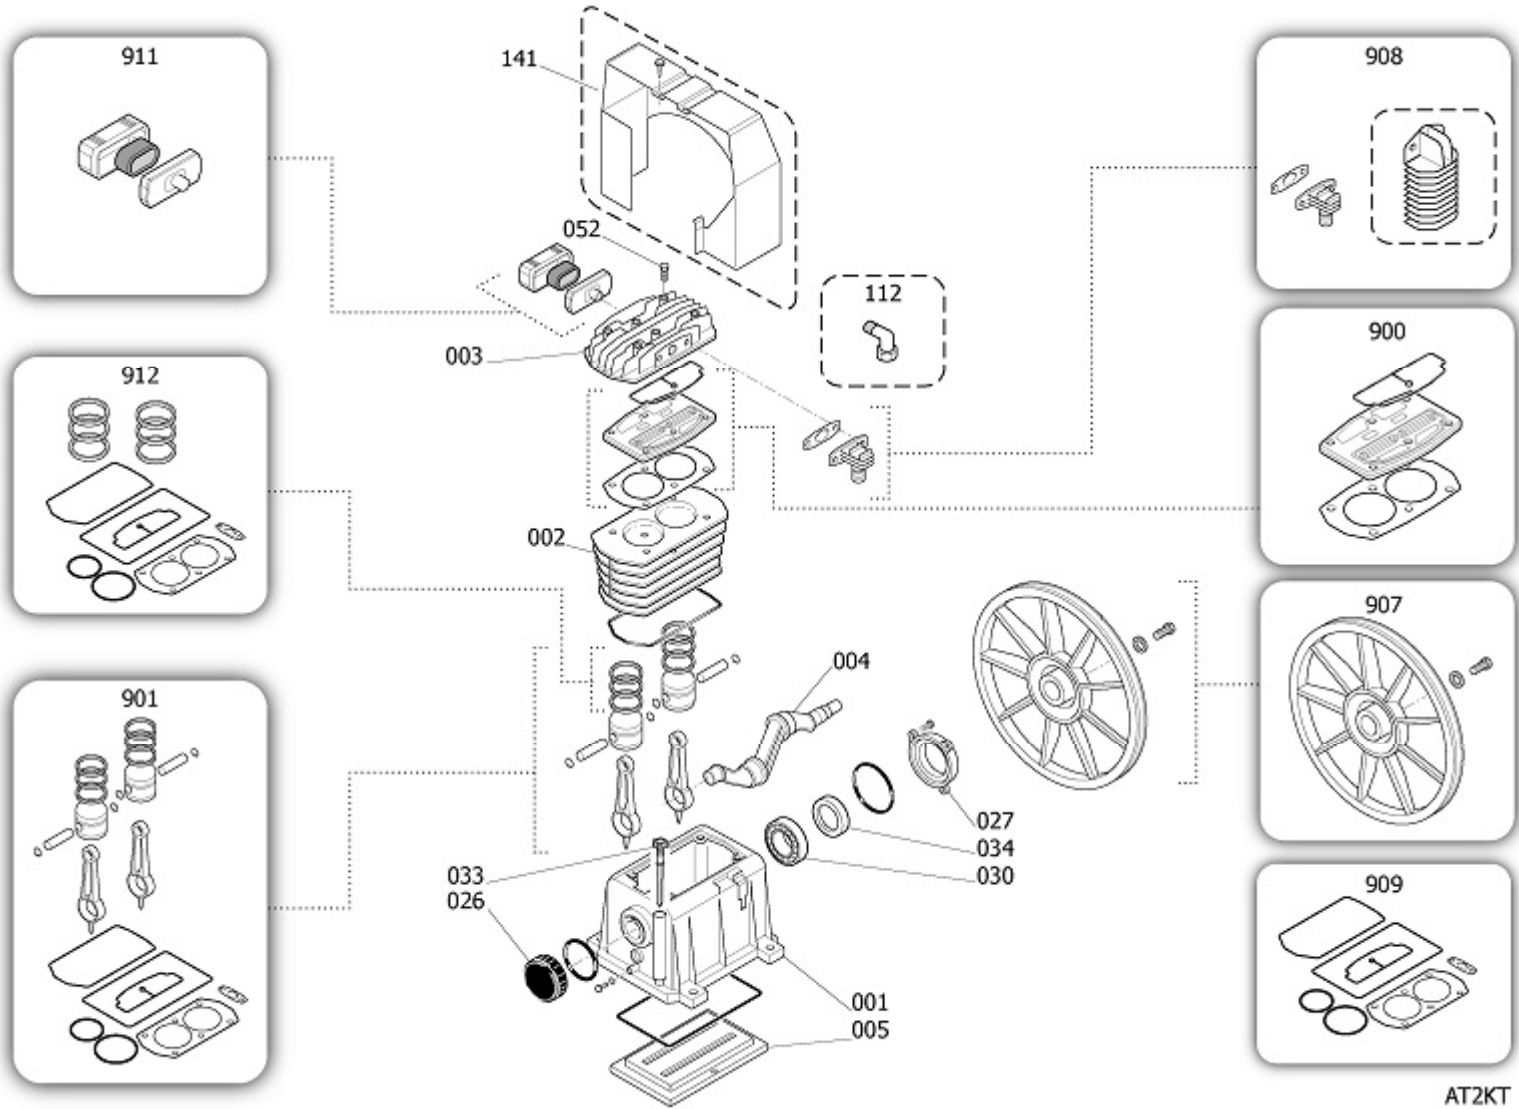

BMFC504BND316

BD 320/100-3M

Pos	Component	MU	Multiplier
80	9612501	CONDENSER	PZ 1,0
80	9612537	CONDENSER	PZ 1,0
104	9083899	GRIP	PZ 1,0
105	9048114	CHECK VALVE	PZ 1,0
106	9047068	LINE COCK	PZ 1,0
106	9047092	LINE COCK	PZ 1,0
107	9047078	CONDENSATE DRAIN COCK	PZ 1,0
108	9051239	PRESSURE REDUCER	PZ 1,0
109	9052141	PRESSURE GAUGE	PZ 1,0
109	9414898	PRESSURE GAUGE	PZ 1,0
110	9049335	RELIEF VALVE	PZ 1,0
112	4105224	NIPPLE/ELBOW	PZ 1,0
117	9069102	KNOB	PZ 1,0
125	9076020	PULLEY	PZ 1,0
126	9075077	POLY V BELT	PZ 1,0
127	9270006	RILSAN PIPE 4/6 BLACK	MT 0,3
131	9063084ATL100	COMPLETE PRESSURE SWITCH	PZ 1,0
132	9065376	POWER CABLE	PZ 1,0
135	845G004	MOTOR	PZ 1,0
141	9417106	CANALISATION	PZ 1,0
142	9417107	BELT GUARD	PZ 1,0
145	9043986	DELIVERY PIPE	PZ 1,0
200	41P0299SGL	BARE PUMP	PZ 1,0
300	9421118	WHEELS/FEET MOUNTING KIT	PZ 1,0

AT2KT

41P0299SGL

BARE PUMP

Pos	Component	MU	Multiplier
1	4105267	CASING	PZ 1,0
2	4105275SGL	CYLINDER	PZ 1,0
3	4105259	HEAD	PZ 1,0
4	4105269	SHAFT	PZ 1,0
5	4105257	CASING COVER	PZ 1,0
26	9069104	FRONT COVER	PZ 1,0
27	4105253	CASING REAR SUPPORT	PZ 1,0
30	9170116	6205.C0.P6.V2.Z2.ROHS	PZ 1,0
33	9069103	OIL PLUG	PZ 1,0
34	9163010	SEAL	PZ 1,0
52	4101047	EXHAUST VALVE	PZ 1,0
141	4105261	CANALISATION	PZ 1,0
900	9434A00	MPK VALVE PLATE MK102-102N	PZ 1,0
901	9434B01	MPK PISTON-CONROD MK102	PZ 1,0
907	9434Y13	FLYWHEEL KIT	PZ 1,0
908	9434E01	MPK AFTERCOOLER MK102	PZ 1,0
909	9434F00	MPK GASKET MK102-102N	PZ 1,0
911	4105291	AIR FILTER KIT	PZ 1,0
912	9434C01	MPK PISTON RINGS MK102	PZ 1,0